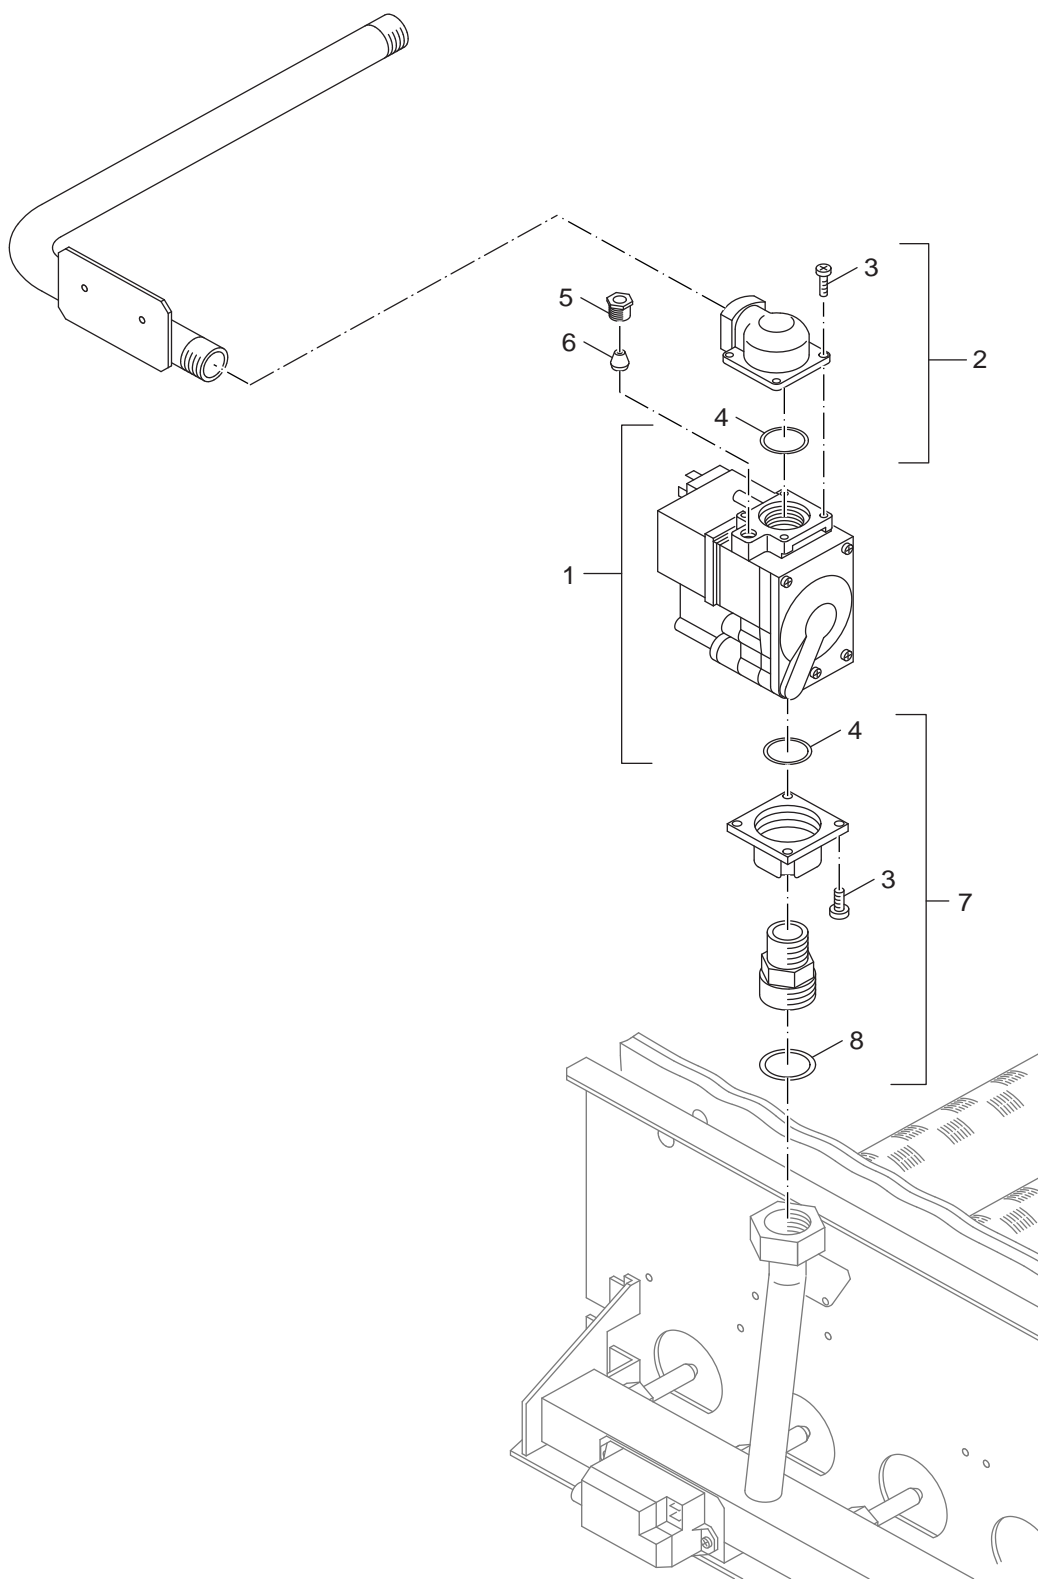

Pos	Bezeichnung description	Bestell-Nr. Ordering no.	Gasart gas type	AE124 LP/AE124X																		Bemerkungen Remarks	
1	Armatur VR4601CB kombi f Ersatz	5176241		■																			
2	O-Ring Armatur V44	5481453		■																			
3	Winkelflansch 1/2" kpl f VR4601 Ersatz	5176238		■																			
4	Zylinderschraube DIN912 M5x12 (10x)	63022871		■																			
5	Abdeckung Stecker f Armatur	5176493		■																			
6	Zündgasverschraubung D4 Hon45900402003	5481223		■																			
7	Flansch 1/2" gerade kpl f VR4601 Ersatz	5176197		■																			
8	Dichtung D21x30x2, DVGW-zugel	5959280		■																			
																Gasarmatur VR4601CB Gas valve VR4601CB						8B	

Ersatzteilliste
Spare parts list

8738890165.aa.RS-Gasarmatur BM762-012

8
C

Gasarmatur BM762-012
Gas valve BM762-012

Atmosphärischer Gasbrenner
AE124LP/AE124X (DE/NL)