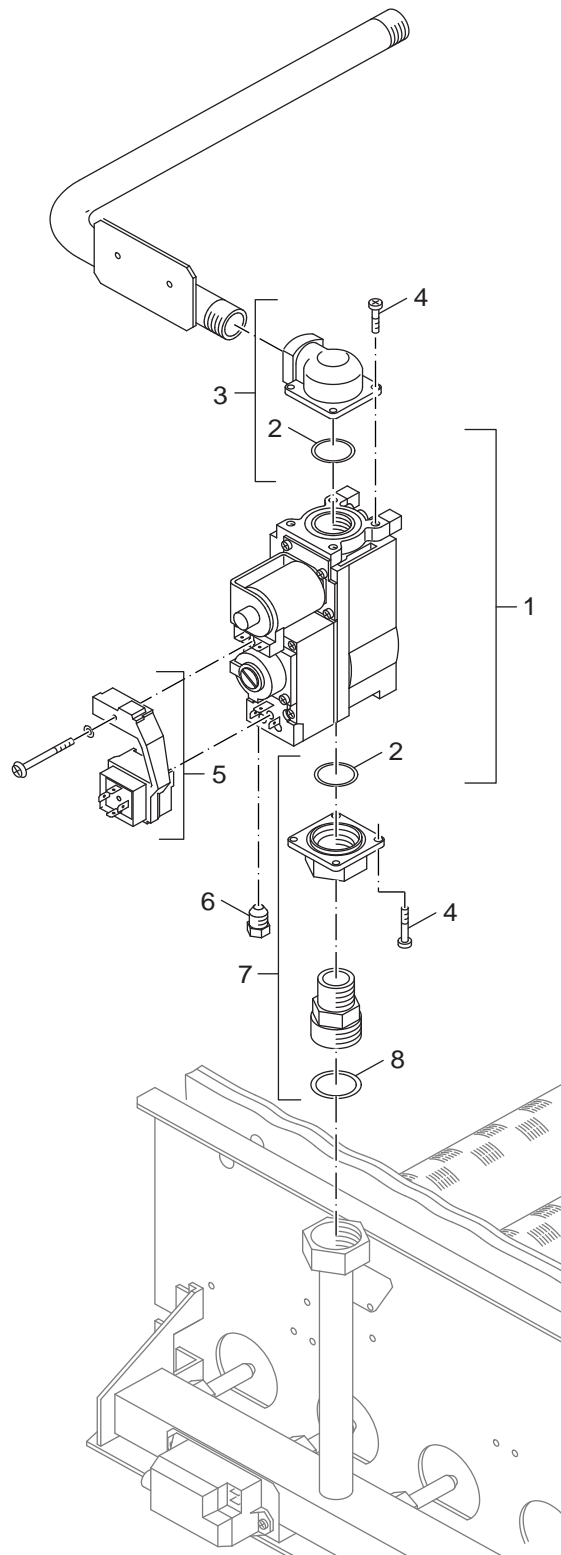

Ersatzteilliste
Spare parts list

8738890163.aa.RS-Gasarmatur VR4601CB

8
B

Gasarmatur VR4601CB
Gas valve VR4601CB

Atmosphärischer Gasbrenner
AE124LP/AE124X (DE/NL)

Pos	Bezeichnung description	Bestell-Nr. Ordering no.	Gasart gas type	AE124 LP/AE124X																		Bemerkungen Remarks	
1	Armatur VR4601CB kombi f Ersatz	5176241		■																			
2	O-Ring Armatur V44	5481453		■																			
3	Winkelflansch 1/2" kpl f VR4601 Ersatz	5176238		■																			
4	Zylinderschraube DIN912 M5x12 (10x)	63022871		■																			
5	Abdeckung Stecker f Armatur	5176493		■																			
6	Zündgasverschraubung D4 Hon45900402003	5481223		■																			
7	Flansch 1/2" gerade kpl f VR4601 Ersatz	5176197		■																			
8	Dichtung D21x30x2, DVGW-zugel	5959280		■																			
																Gasarmatur VR4601CB Gas valve VR4601CB						8B